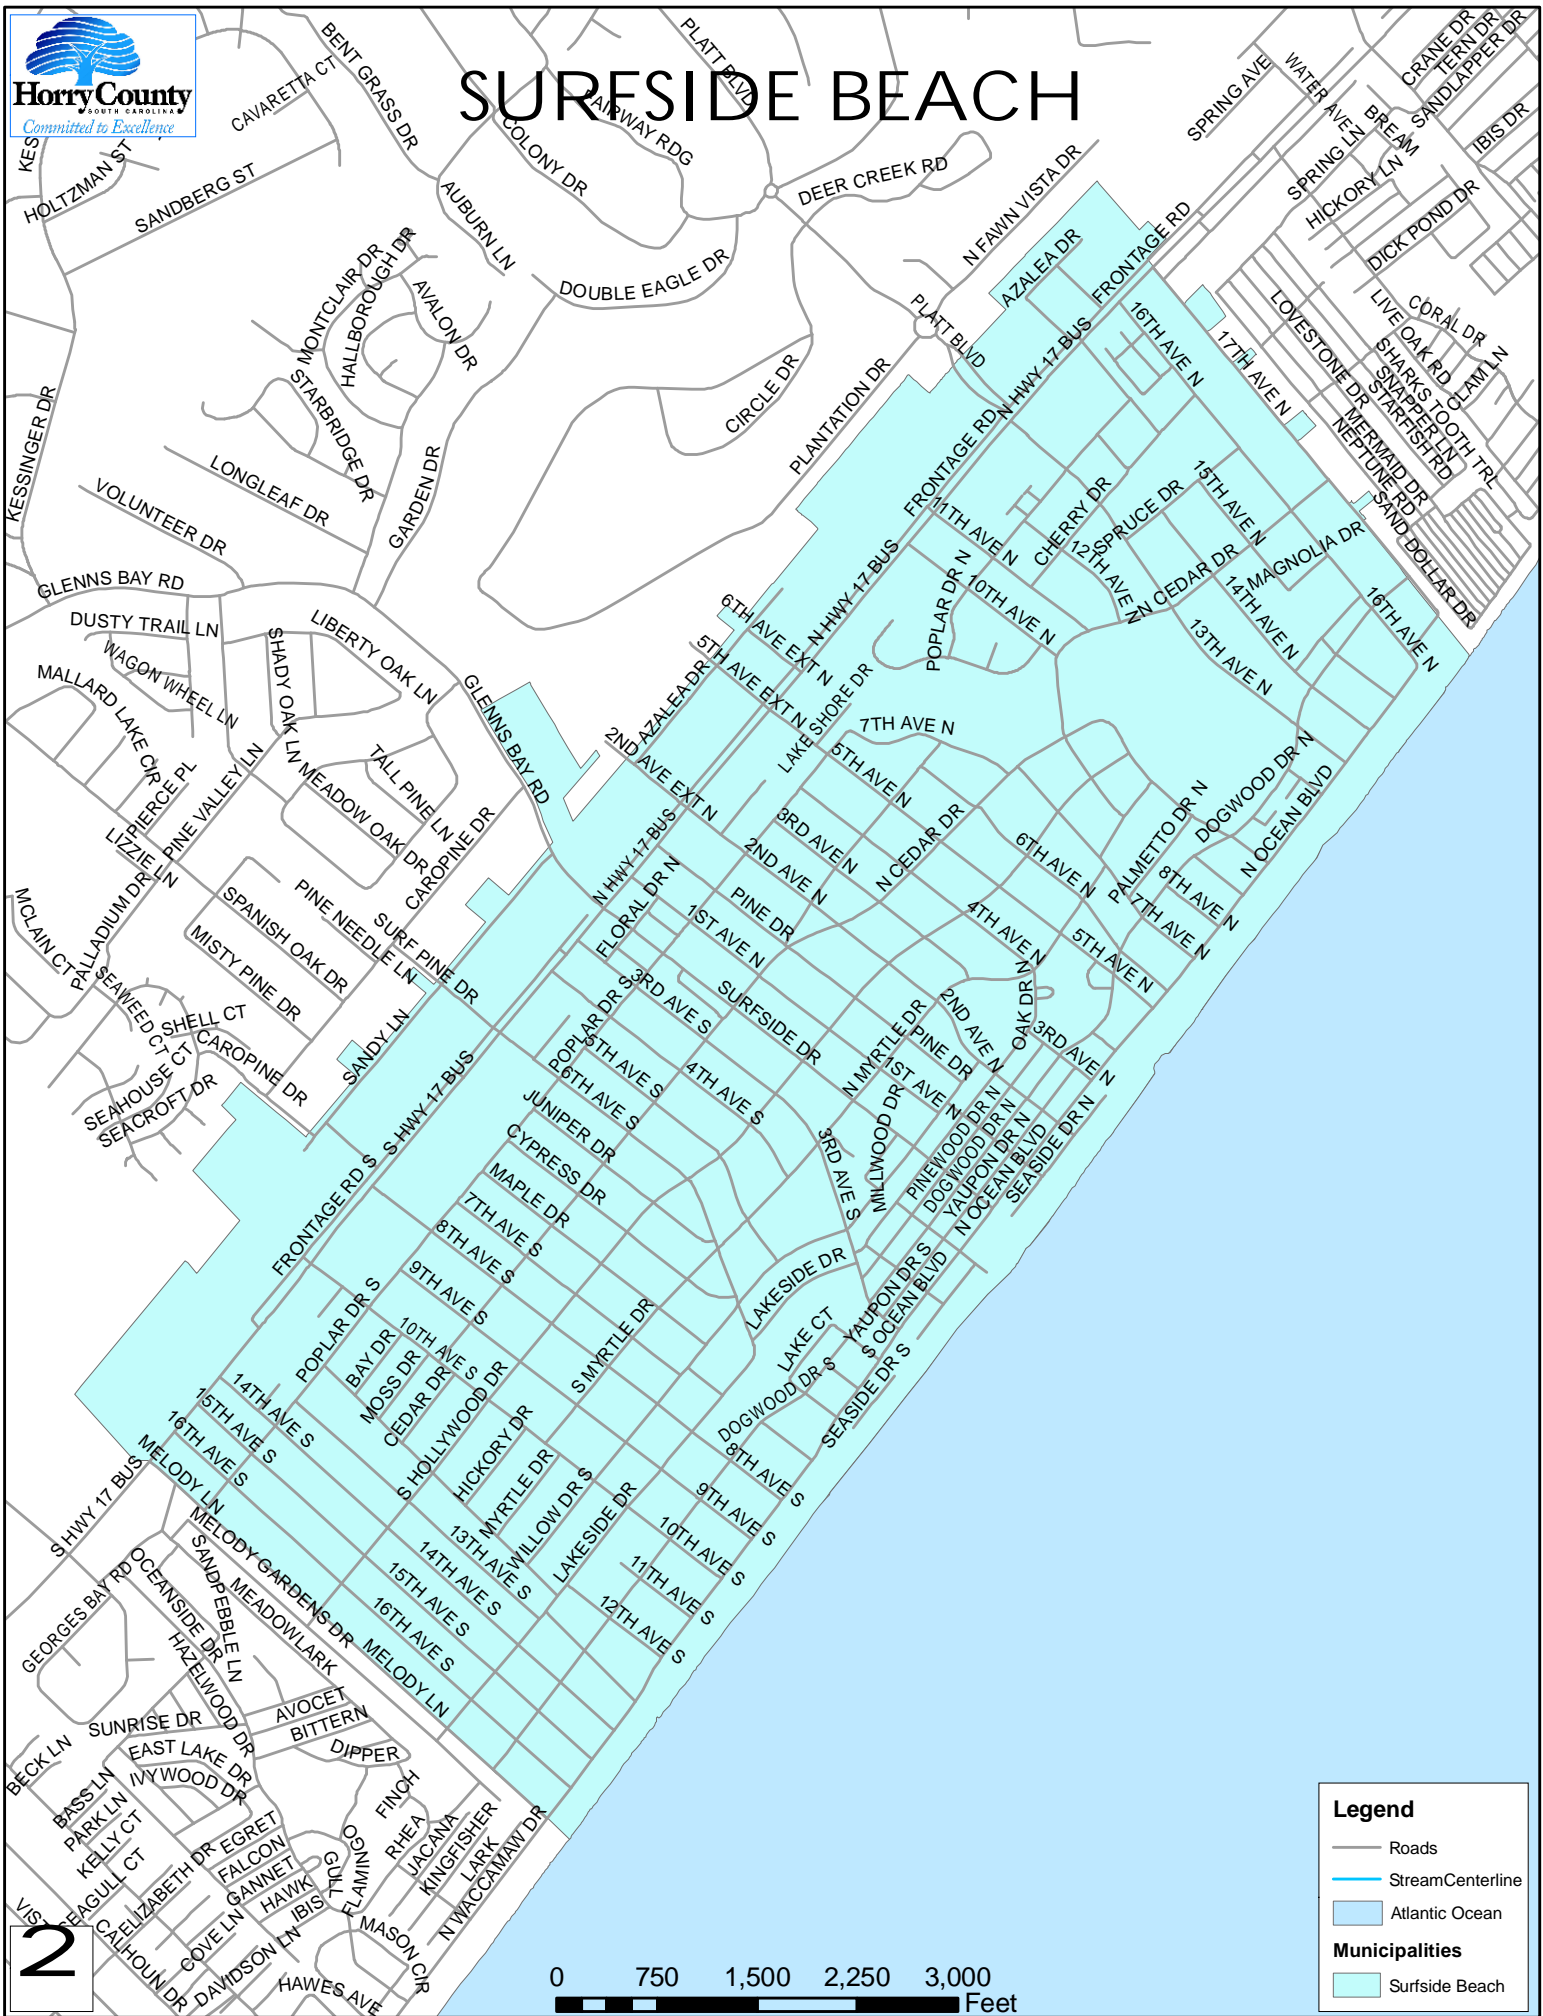

# SURFSIDE BEACH

**Legend**

- Roads
- Stream/Centerline
- Atlantic Ocean
- Municipalities**
- Surfside Beach

2