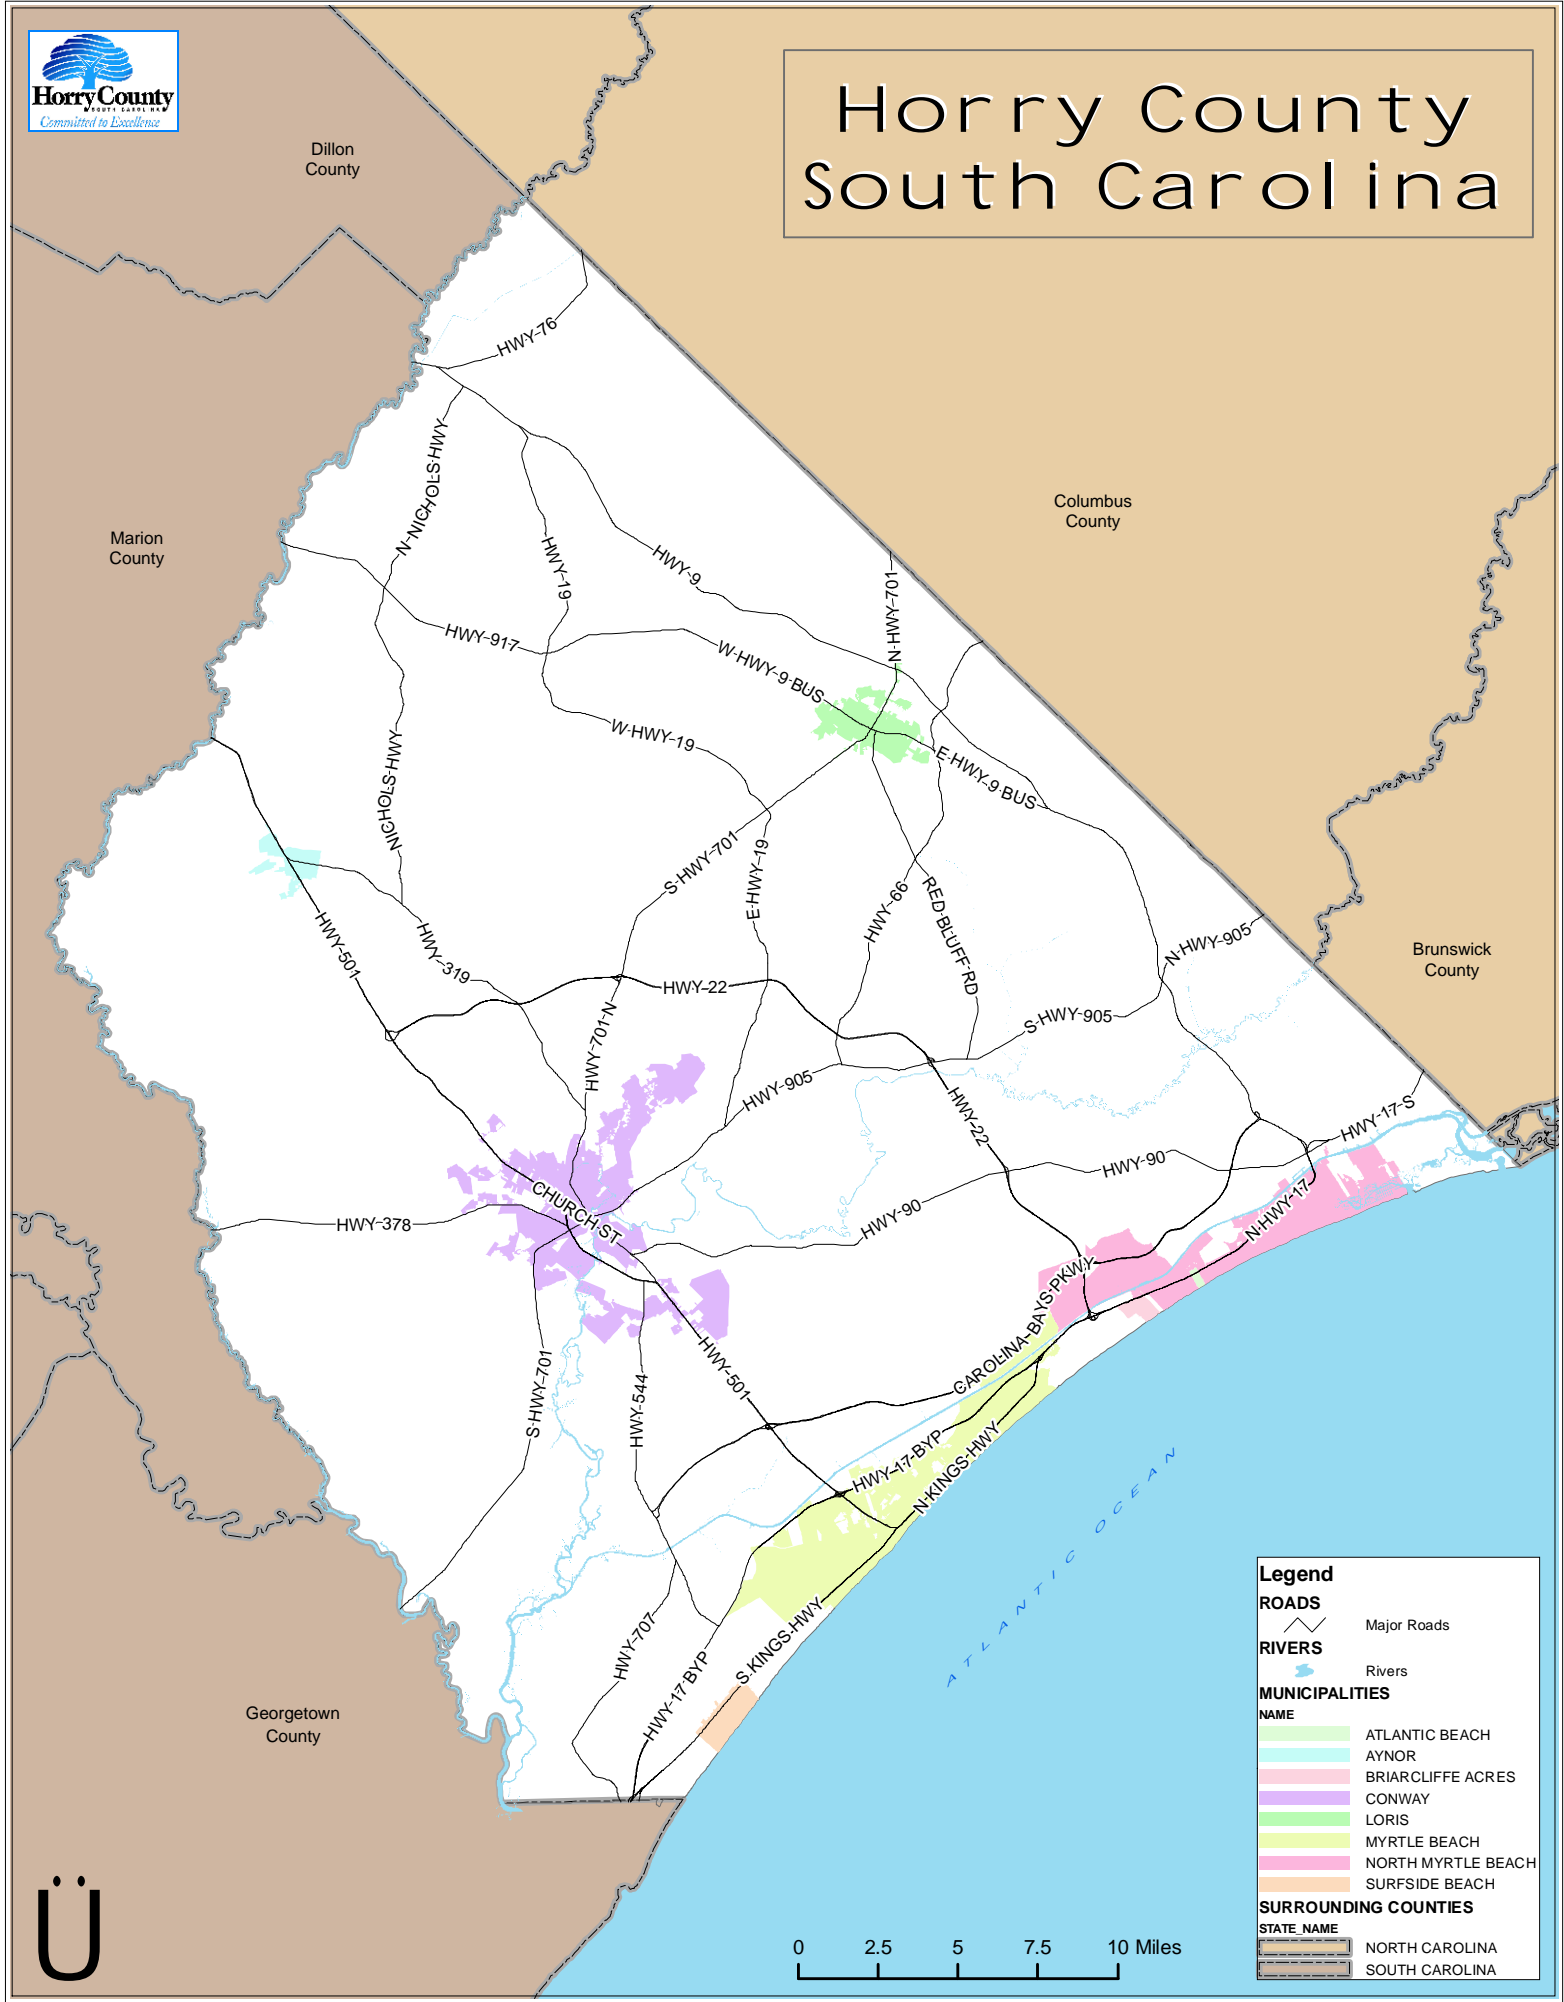

# Horry County South Carolina

**Legend**

**ROADS**  
 Major Roads

**RIVERS**  
 Rivers

**MUNICIPALITIES**  
 NAME

- ATLANTIC BEACH
- AYNOR
- BRIARCLIFFE ACRES
- CONWAY
- LORIS
- MYRTLE BEACH
- NORTH MYRTLE BEACH
- SURFSIDE BEACH

**SURROUNDING COUNTIES**  
 STATE NAME

- NORTH CAROLINA
- SOUTH CAROLINA