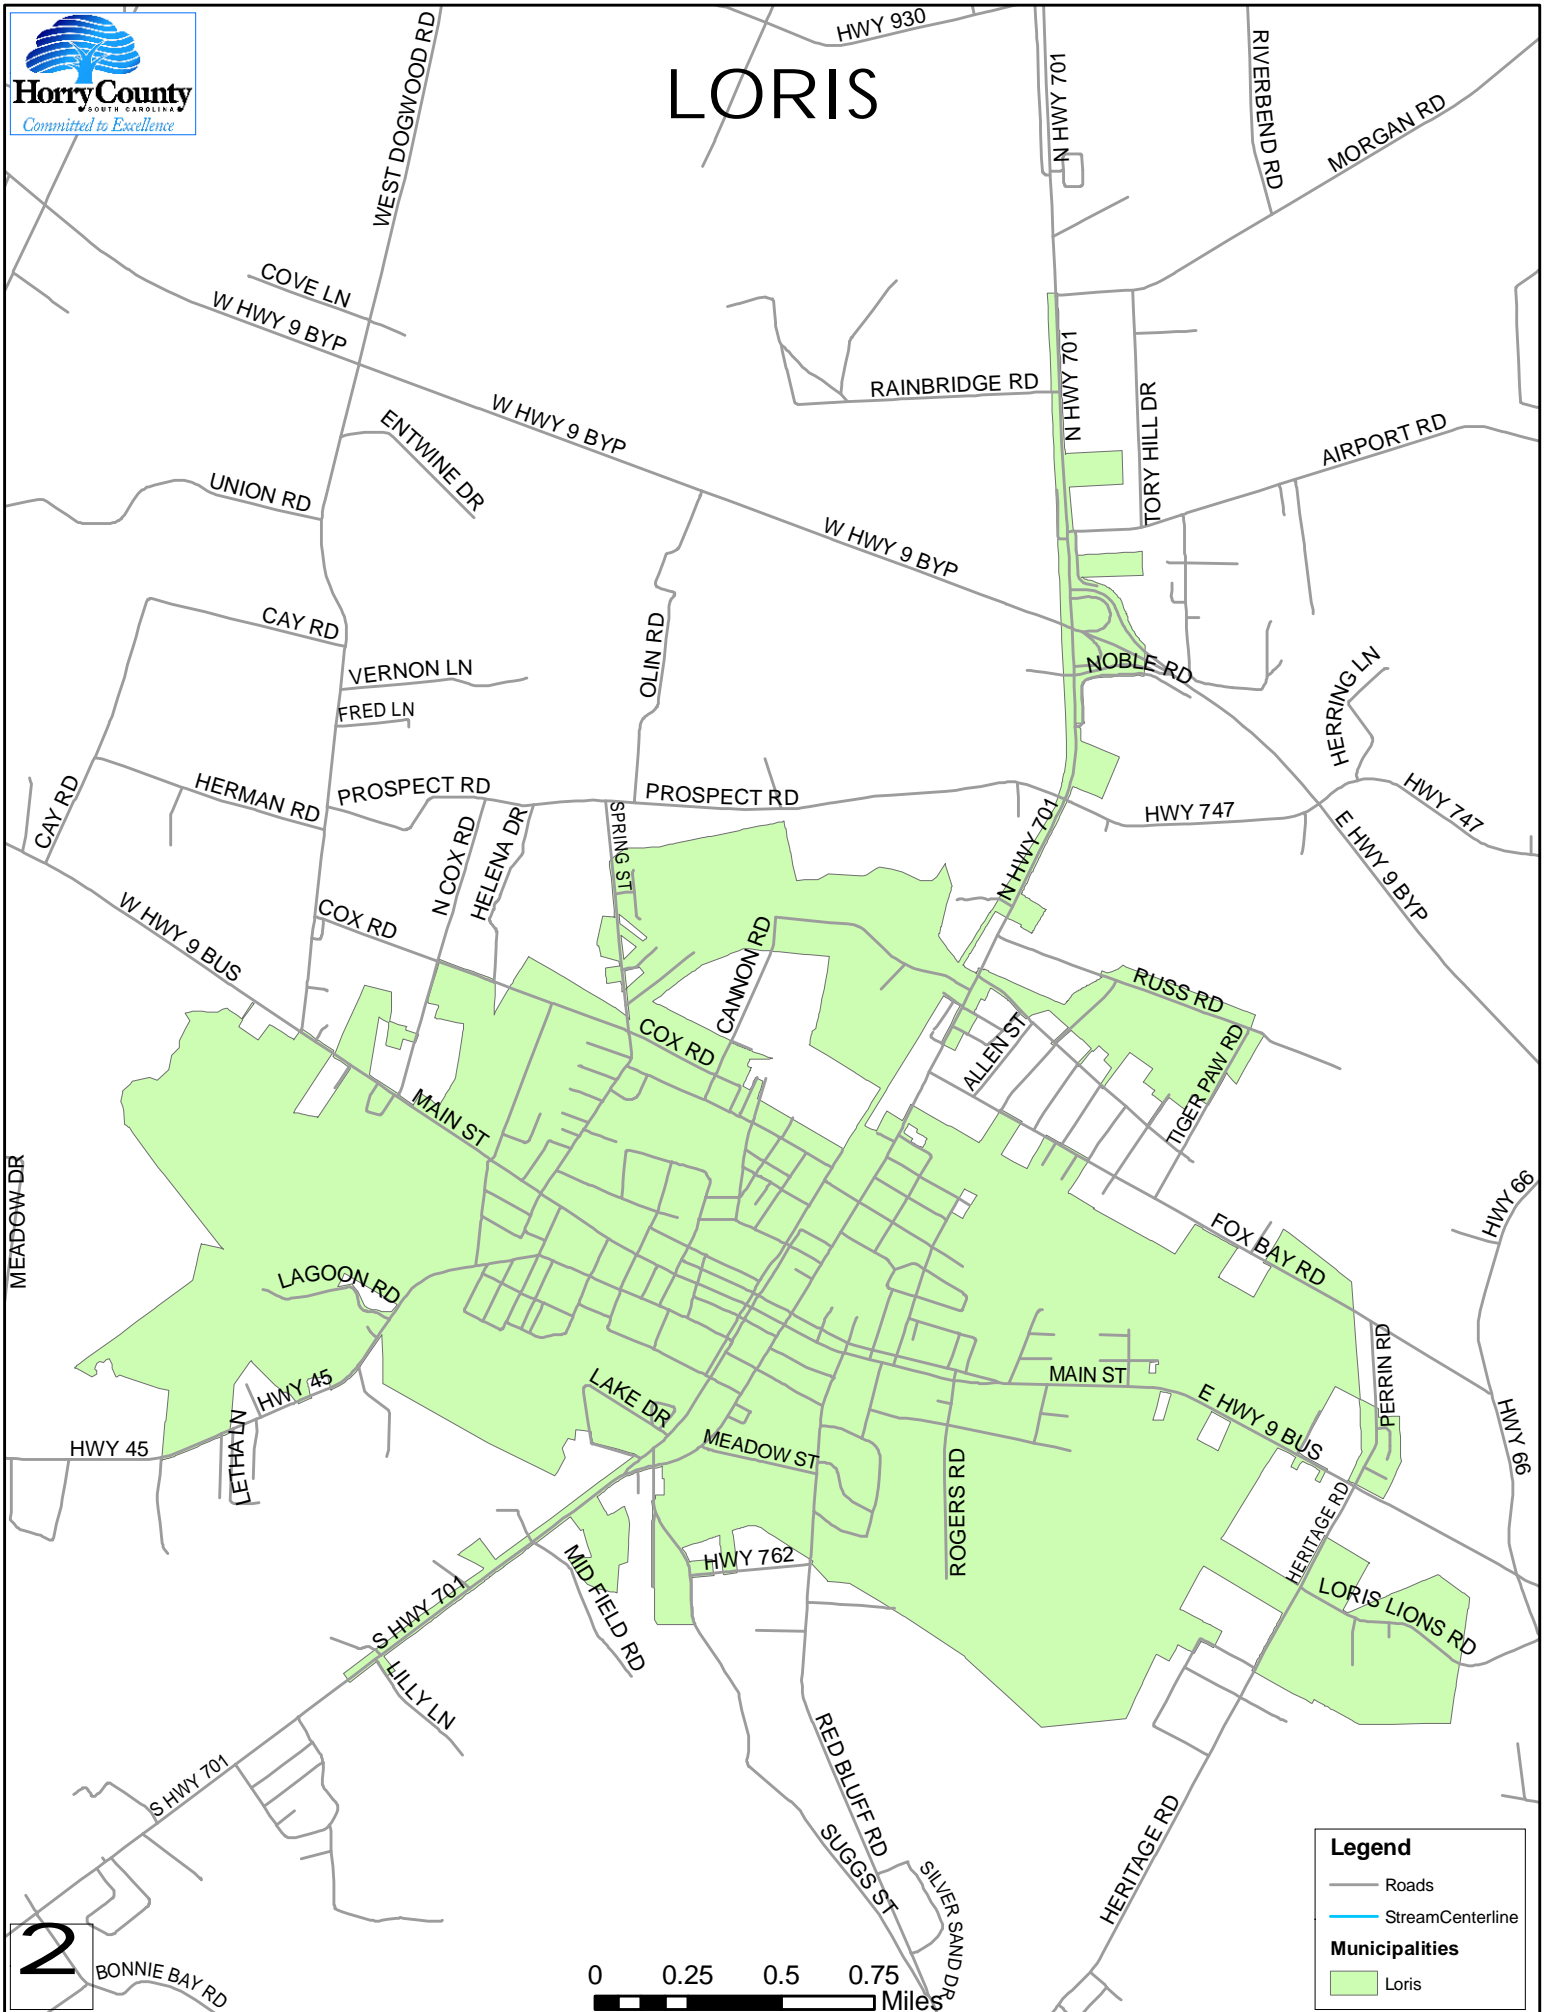

LORIS

Legend

- Roads
- Stream Centerline
- Municipalities**
- Loris

0 0.25 0.5 0.75 Miles

2 BONNIE BAY RD