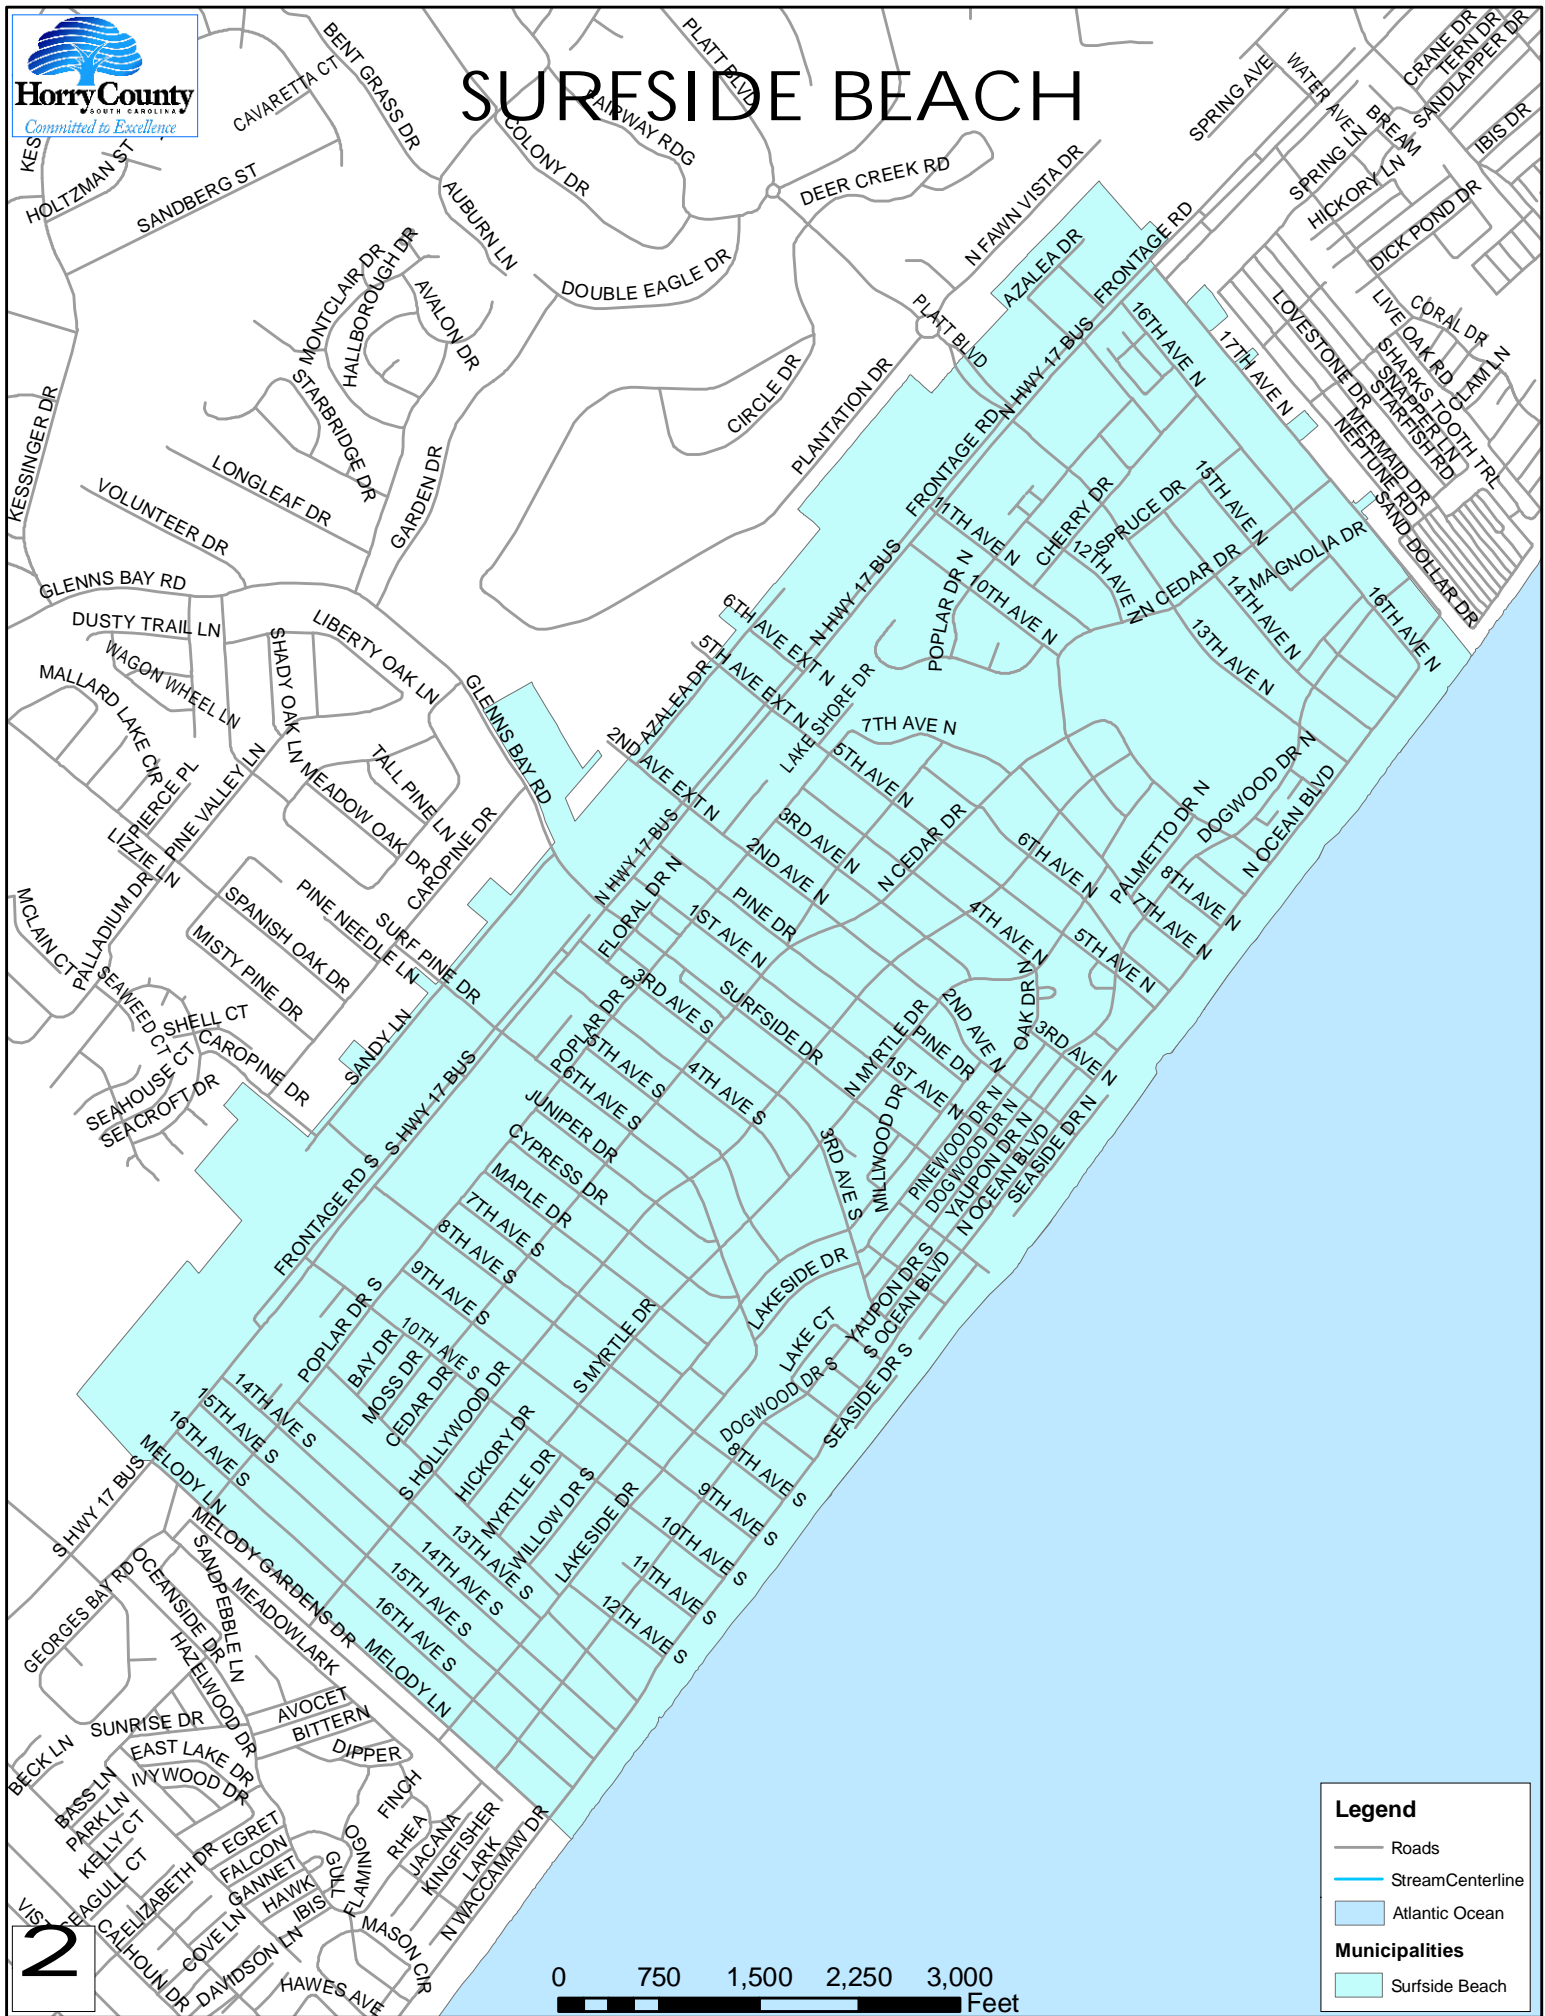

SURFIDE BEACH

Legend

- Roads
- Stream/Centerline
- Atlantic Ocean
- Municipalities**
- Surfside Beach

2